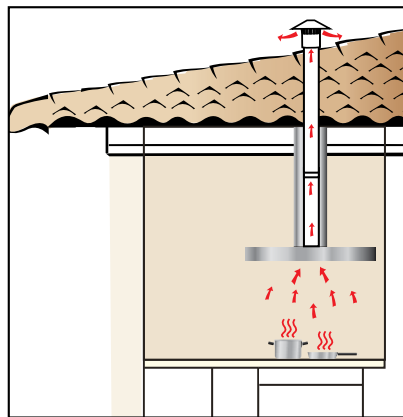

CANOPIES

GLASS ISLAND CANOPY 1000

Colour:	Stainless Steel						
Model:	IAI9SE4						
Dimensions:	1000mm (W) x 700mm (D) x min 800 – 1080mm (H)						
Packaging:	<table> <tr> <td>Carton Size</td> <td>56cm (H) x 107cm (W) x 78cm (D)</td> </tr> <tr> <td>Carton Cubic Metres</td> <td>0.46 cubic metres</td> </tr> <tr> <td>Carton Weight</td> <td>47kg</td> </tr> </table>	Carton Size	56cm (H) x 107cm (W) x 78cm (D)	Carton Cubic Metres	0.46 cubic metres	Carton Weight	47kg
Carton Size	56cm (H) x 107cm (W) x 78cm (D)						
Carton Cubic Metres	0.46 cubic metres						
Carton Weight	47kg						
Motor:	Single 175 watt						
Airflow:	Airflow = max. 497m ³						
Noise Level:	Max. 65 dBA						
Controls:	Push button 3 speed						
Lamps:	4 x 20W Halogen						
Power Requirement:	240V 10 Amps						
G.P.O. Location:	Behind Flue approx 2150mm from floor height or 1250mm from benchtop height						
Filter:	1 x Aluminium mesh						
Recirculating:	1 x Carbon Filter (Optional - Code IXFC6 - available to purchase on 1800 805 300).						
Ducting:	Top Only (for details refer to the Ducting Specification Sheets under Accessories on the website)						
Duct Spigot:	150mm						
Maximum Extension of Flue from Floor:	2680mm						
Minimum Extension of Flue from Floor:	2400mm						
Minimum Height Above Cooktop:	700mm						
Method of Installation:	Attached and suspended from ceiling joists						
Country of Origin:	Italy						

CANOPIES

GLASS ISLAND
CANOPY
1000

Top ducted to outside

Recirculating Installation

A = Ducting if required