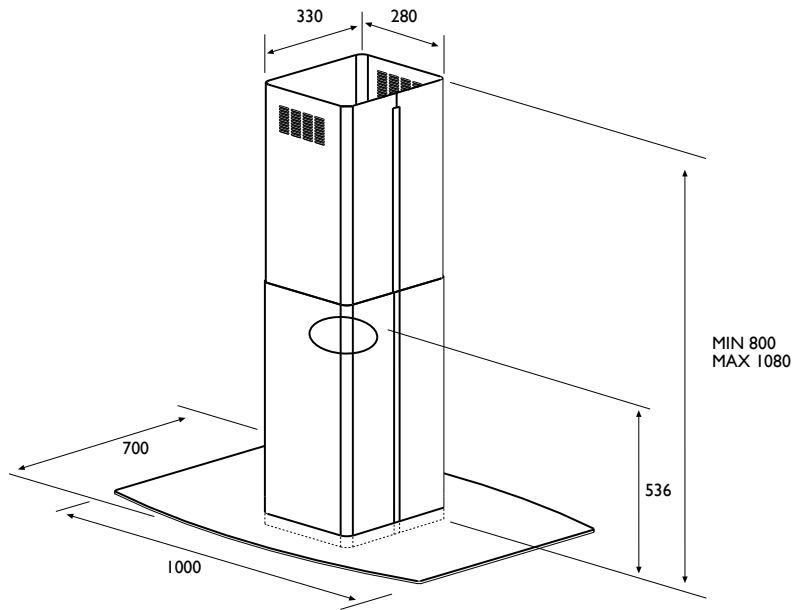

CANOPIES

GLASS ISLAND CANOPY 1000

Colour:	Stainless Steel						
Model:	IAI9SE4						
Dimensions:	1000mm (W) x 700mm (D) x min 800 – 1080mm (H)						
Packaging:	<table> <tr> <td>Carton Size</td> <td>56cm (H) x 107cm (W) x 78cm (D)</td> </tr> <tr> <td>Carton Cubic Metres</td> <td>0.46 cubic metres</td> </tr> <tr> <td>Carton Weight</td> <td>47kg</td> </tr> </table>	Carton Size	56cm (H) x 107cm (W) x 78cm (D)	Carton Cubic Metres	0.46 cubic metres	Carton Weight	47kg
Carton Size	56cm (H) x 107cm (W) x 78cm (D)						
Carton Cubic Metres	0.46 cubic metres						
Carton Weight	47kg						
Motor:	Single 175 watt						
Airflow:	Airflow = max. 497m ³						
Noise Level:	Max. 65 dBA						
Controls:	Push button 3 speed						
Lamps:	4 x 20W Halogen						
Power Requirement:	240V 10 Amps						
G.P.O. Location:	Behind Flue approx 2150mm from floor height or 1250mm from benchtop height						
Filter:	1 x Aluminium mesh						
Recirculating:	1 x Carbon Filter (Optional - Code IXFC6 - available to purchase on 1800 805 300).						
Ducting:	Top Only (for details refer to the Ducting Specification Sheets under Accessories on the website)						
Duct Spigot:	150mm						
Maximum Extension of Flue from Floor:	2680mm						
Minimum Extension of Flue from Floor:	2400mm						
Minimum Height Above Cooktop:	700mm						
Method of Installation:	Attached and suspended from ceiling joists						
Country of Origin:	Italy						

CANOPIES

GLASS ISLAND
CANOPY
1000

Top ducted to outside

Recirculating Installation

A = Ducting if required