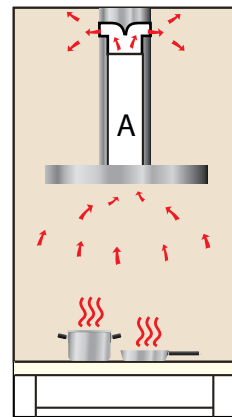

CANOPIES

GLASS ISLAND CANOPY 1000

Colour:	Stainless Steel						
Model:	IAI9SE4						
Dimensions:	1000mm (W) x 700mm (D) x min 800 – 1080mm (H)						
Packaging:	<table> <tr> <td>Carton Size</td> <td>56cm (H) x 107cm (W) x 78cm (D)</td> </tr> <tr> <td>Carton Cubic Metres</td> <td>0.46 cubic metres</td> </tr> <tr> <td>Carton Weight</td> <td>47kg</td> </tr> </table>	Carton Size	56cm (H) x 107cm (W) x 78cm (D)	Carton Cubic Metres	0.46 cubic metres	Carton Weight	47kg
Carton Size	56cm (H) x 107cm (W) x 78cm (D)						
Carton Cubic Metres	0.46 cubic metres						
Carton Weight	47kg						
Motor:	Single 175 watt						
Airflow:	Airflow = max. 497m ³						
Noise Level:	Max. 65 dBA						
Controls:	Push button 3 speed						
Lamps:	4 x 20W Halogen						
Power Requirement:	240V 10 Amps						
G.P.O. Location:	Behind Flue approx 2150mm from floor height or 1250mm from benchtop height						
Filter:	1 x Aluminium mesh						
Recirculating:	1 x Carbon Filter (Optional - Code IXFC6 - available to purchase on 1800 805 300).						
Ducting:	Top Only (for details refer to the Ducting Specification Sheets under Accessories on the website)						
Duct Spigot:	150mm						
Maximum Extension of Flue from Floor:	2680mm						
Minimum Extension of Flue from Floor:	2400mm						
Minimum Height Above Cooktop:	700mm						
Method of Installation:	Attached and suspended from ceiling joists						
Country of Origin:	Italy						

CANOPIES

GLASS ISLAND
CANOPY
1000

Top ducted to outside

Recirculating Installation

A = Ducting if required