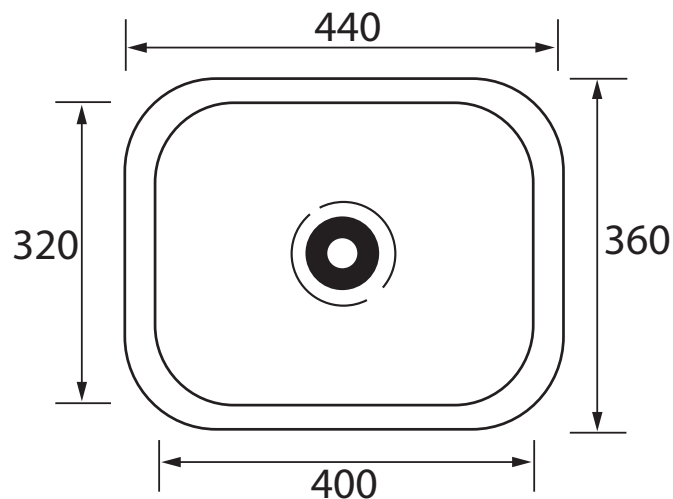

UNDERMOUNT
1 BOWL
ISU4S1

Colour:	Stainless Steel
Model:	ISU4S1 Single Undermount Sink <i>as pictured</i>
Capacity	1 Bowl 1 X 18.5 Litres
Dimensions:	440mm (L) x 360mm (B) x 160mm (D)
Features:	<ul style="list-style-type: none"> High Gloss 18/10 304 Grade Stainless Steel 0.8mm thickness Rolled Edges Deep Bowl Designer Plug and Wastes
Warranty	2 years