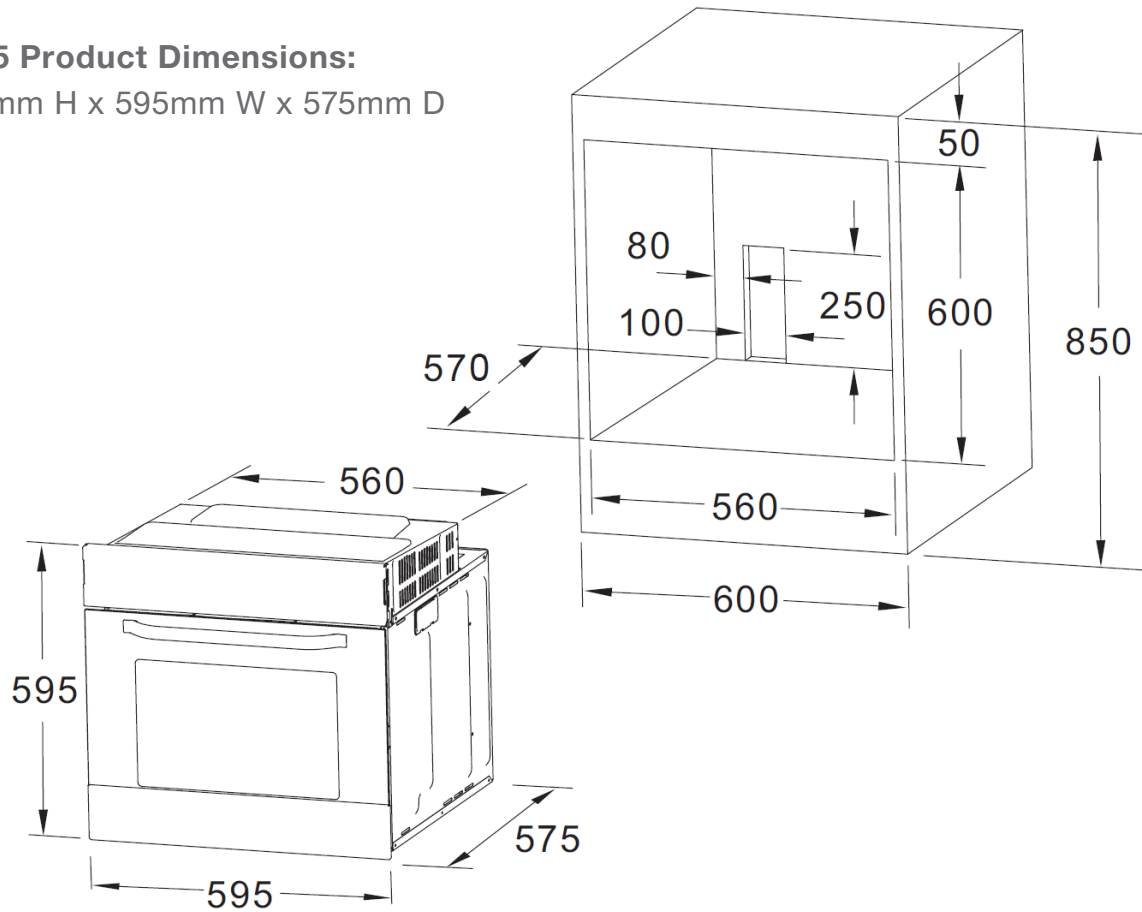

Accessories Included:

1 chrome oven shelf

1 universal baking pan

1 grill insert

Total connected load:

2100W (8.75 amp)

Product Dimensions:

595mm H x 595mm W x 575mm D

ELECTRIC COOKTOP ACE4

6 level power settings

Power on indicator

One piece stainless steel finish

Zone Power Output (kW)

2 x 1500 watt hotplates

2 x 1000 watt hotplates

Total connected load:

5500 W (22.91 amp)

Product Dimensions:

50mm H x 580mm W x 500mm D

ACPE2 ARC ELECTRIC PACK

WWW.ARCAPPLIANCES.COM.AU

AOI5 Product Dimensions: 595mm H x 595mm W x 575mm D

ACPE2 Product Dimensions: 50mm H x 580mm W x 500mm D