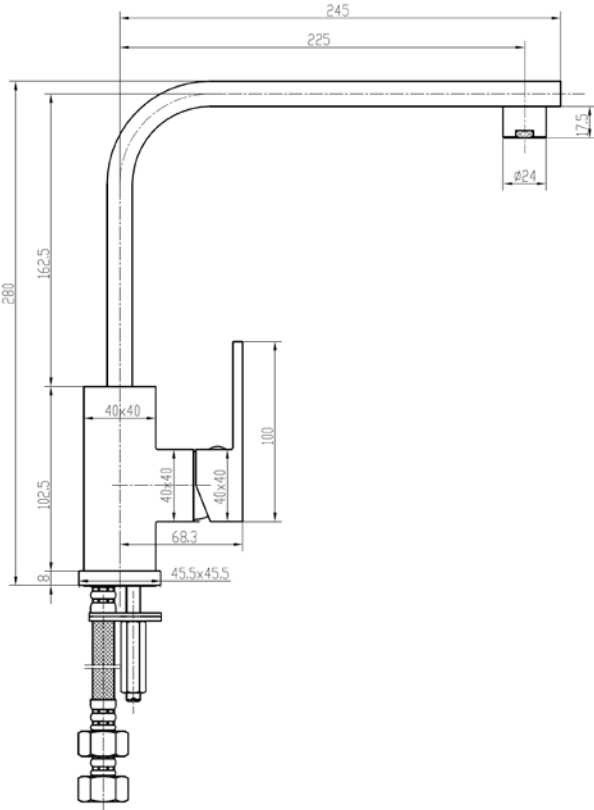

ITDC1

Flexi Professional Mixer Tap

- Features**
- 35mm Cartridge
 - 1000 KPA
 - Square Style Design
 - 6 Litres per minute flow rate
 - 5 Star WELS Rating
 - Spout Reach 245mm

Warranty

The ITDC1 comes with a 5 Year Warranty on the cartridge only and a 2 Year Warranty on parts and labour

PLEASE NOTE: Dimensions on the Sales Advice Form are a guide only.